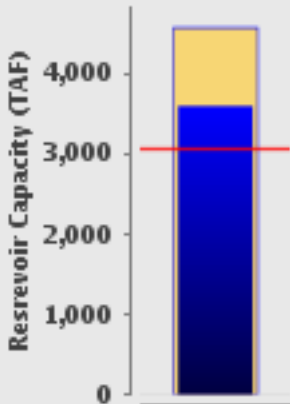

Reservoir Conditions - Lake Shasta

Lake Shasta Conditions

(as of Midnight - January 29, 2017)

Current Level: 3,589,145 AF

79% (Total Capacity) | 117% (Historical Avg.)

Lake Shasta Levels: Various Past Water Years and Current Water Year, Ending At Midnight January 29, 2017

■ Historical Average
 — Total Reservoir Capacity
 ● 1976-1977 (Driest)
 ▲ 1977-1978
 ◆ 1982-1983 (Wettest)
 — 2015-2016
 ▼ 2014-2015
 — Current: 2016-2017