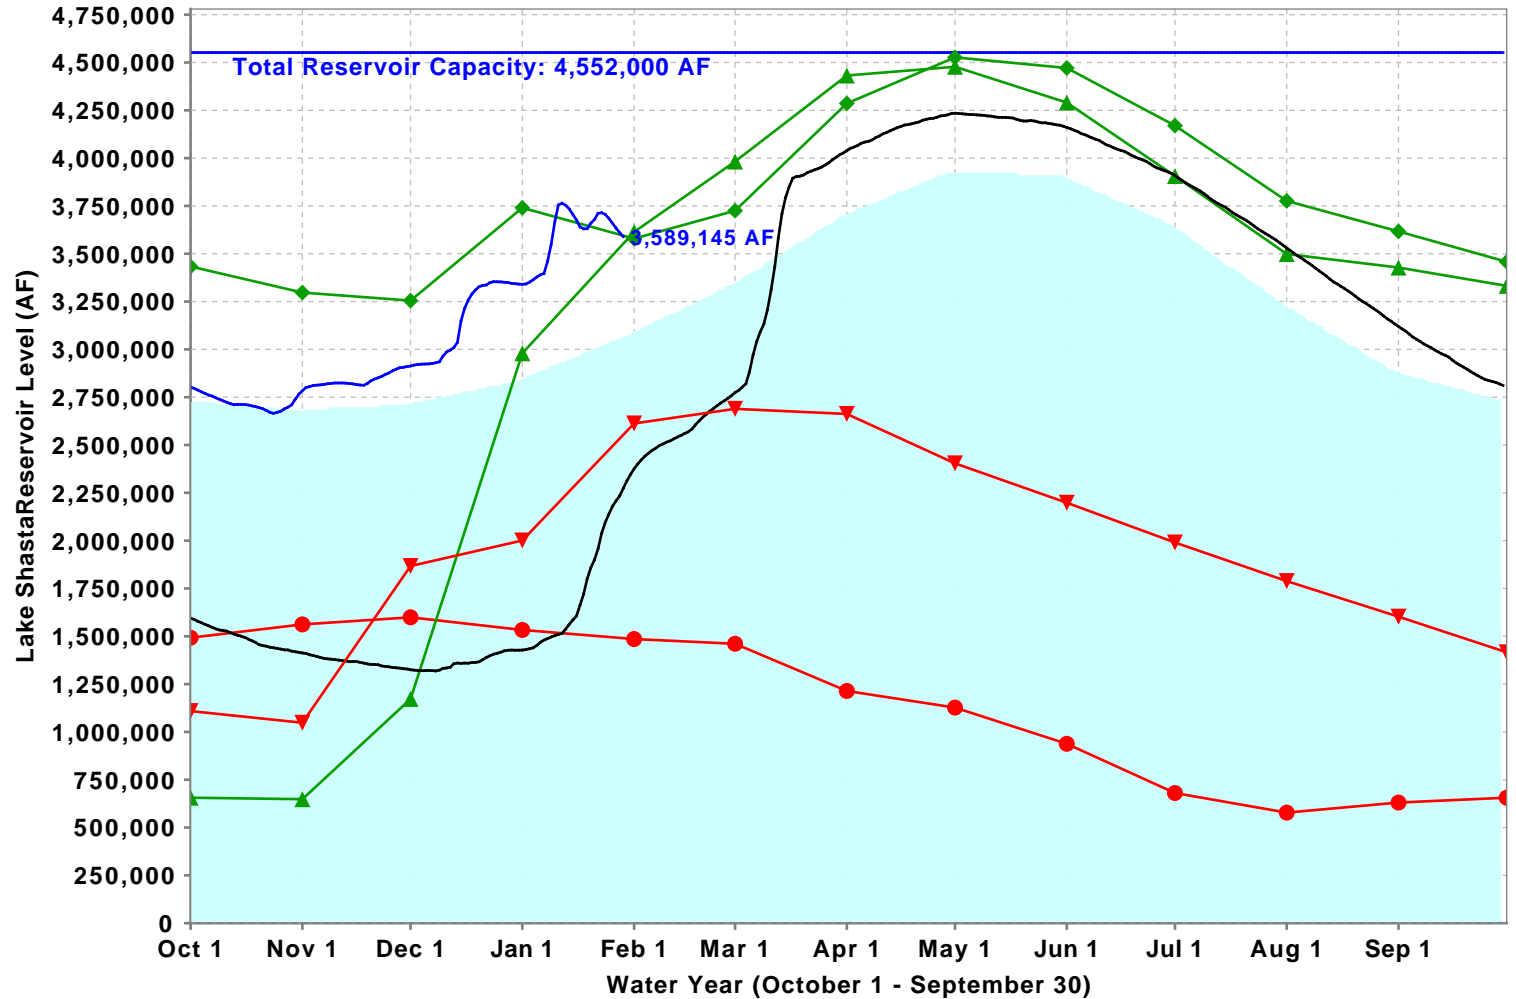

Reservoir Conditions - Lake Shasta

Lake Shasta Conditions

(as of Midnight - January 29, 2017)

Current Level: 3,589,145 AF

79% (Total Capacity) | 117% (Historical Avg.)

Lake Shasta Levels: Various Past Water Years and Current Water Year, Ending At Midnight January 29, 2017

■ Historical Average
 — Total Reservoir Capacity
 ● 1976-1977 (Driest)
 ▲ 1977-1978
 ◆ 1982-1983 (Wettest)
 — 2015-2016
 ▼ 2014-2015
 — Current: 2016-2017